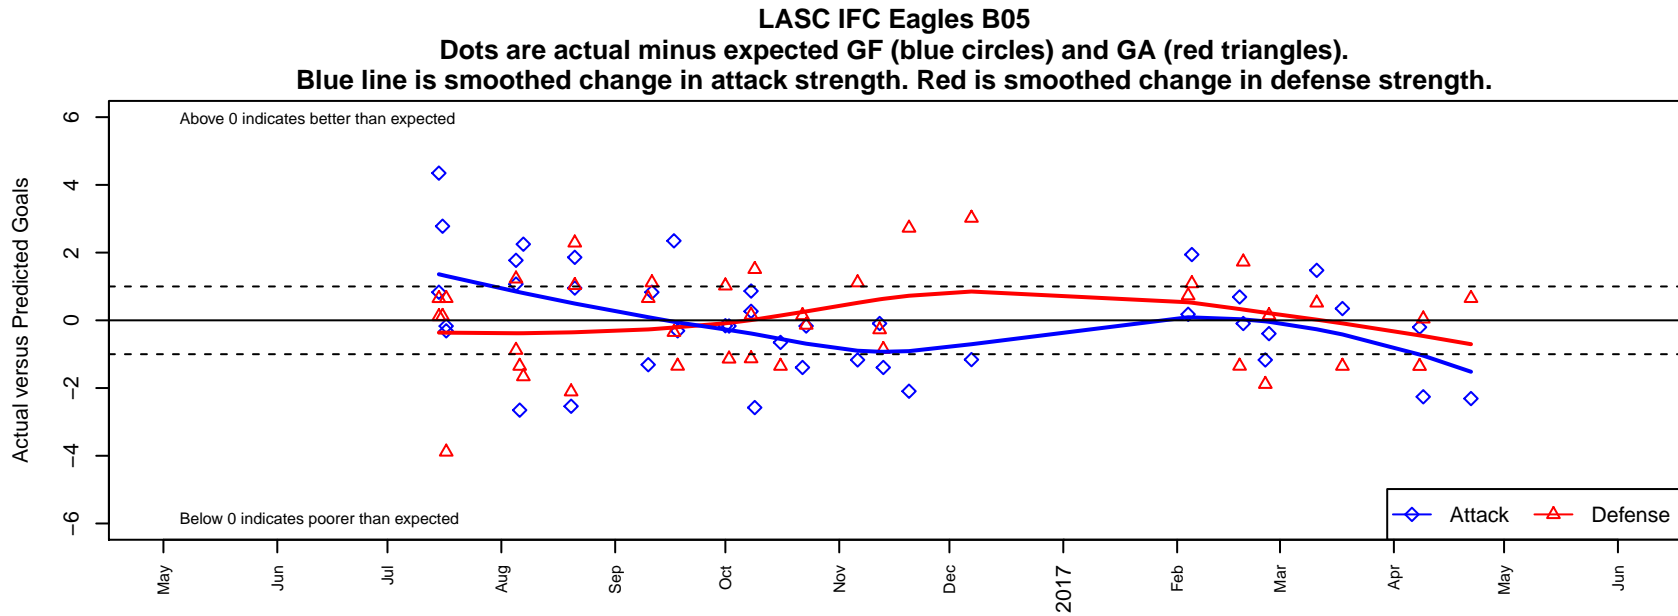

LASC IFC Eagles B05

La Amistad SC
 NE Portland, OR
 B05 total strength=915
 attack=2.2 defense=1.01
 fall league = PTT B05 Premier Green
 spr league = Spr OYS B05 Premier Green
 notes= Rendon 2016

alt names used:
 LASC Eagles 05
 LASC Eagles 05
 EAGLES LAA 05
 IFC 05B Eagles
 IFC 05B Eagles
 IFC 05B Eagles

Venues played:
 2016 Beaverton Cup BU12 Gold
 2016 Mt Hood Challenge U12 Gold
 2016 NWCL 05
 2016 PTT B05 Premier Green
 2016 Spr OYS B05 Premier Green
 2016 OYS State Cup B05

**attack and defense variance (black dot)
relative to other teams
and top 10 in region**